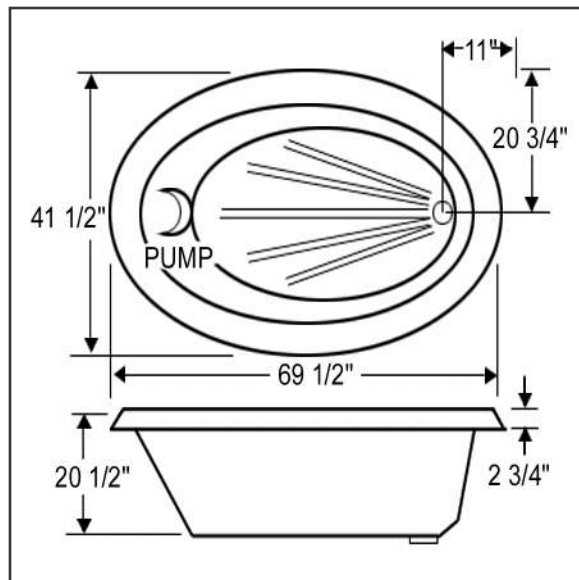

Victorian Features

Capacity: Maximum: 70 Minimum: 40 (gallons)

Number of Jets: 5 **Pump size:** 3/4 HP

Whirlpool: \$749 **Soak:** \$400

Colors: White or Bone only or you can choose from our custom colors for \$60 extra