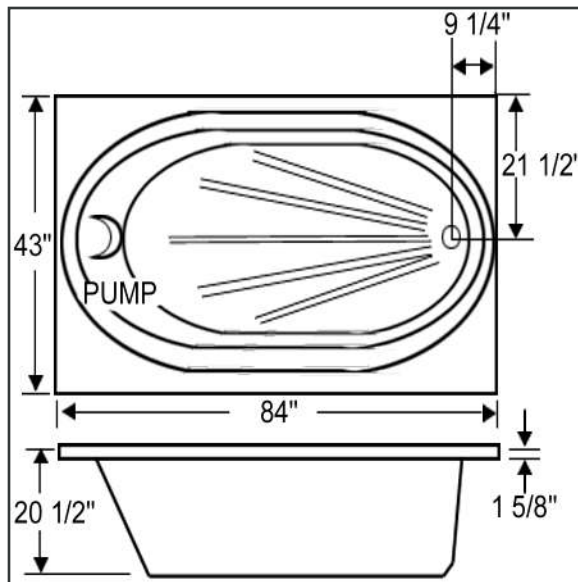

Call Us Toll Free 1-800-868-0254

Gulfstream Whirlpool Baths

ULTIMATE VII

Simply Inviting! Eighty-four glorious inches is just one the delights that the Ultimate VII has to offer. The longest of all Gulfstream's whirlpools, the Ultimate VII offers you a bathing experience unlike any other. Available in 20 custom colors, inline heater and specialty trim.

Ultimate VII Features

Capacity: Maximum: 95 Minimum: 50 (gallons)

Number of Jets: 5 **Pump size:** 3/4 HP

Whirlpool: \$899 **Soak:** \$500

Colors: White or Bone only or you can choose from our custom colors for \$60 extra