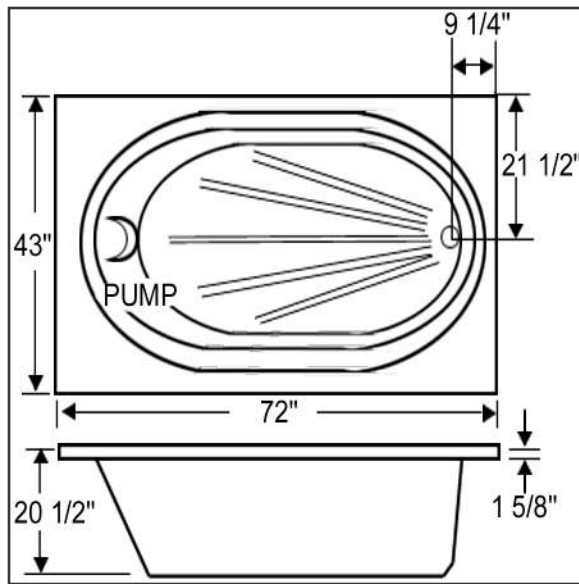

Ultimate VI Features

Capacity: Maximum: 84 Minimum: 45 (gallons)

Number of Jets: 5 **Pump size:** 3/4 HP

Whirlpool: \$749 **Soak:** \$400

Colors: White or Bone only or you can choose from our custom colors for \$60 extra