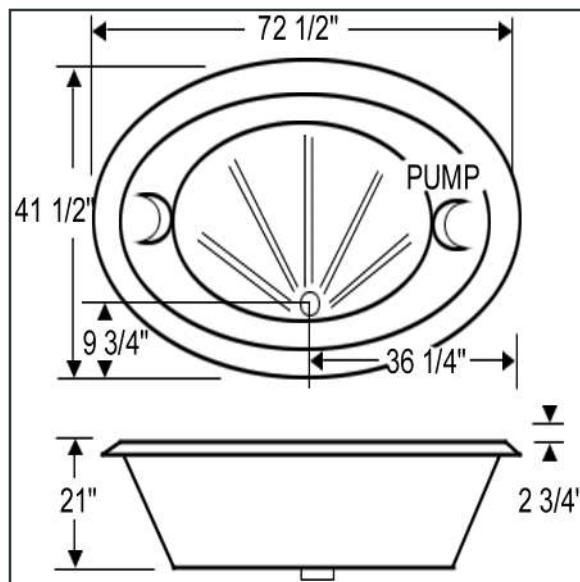

Marquis Features

Capacity: Maximum: 75 Minimum: 40 (gallons)

Number of Jets: 6 **Pump size:** 3/4 HP

Whirlpool: \$779 **Soak:** \$400

Colors: White or Bone only or you can choose from our custom colors for \$60 extra