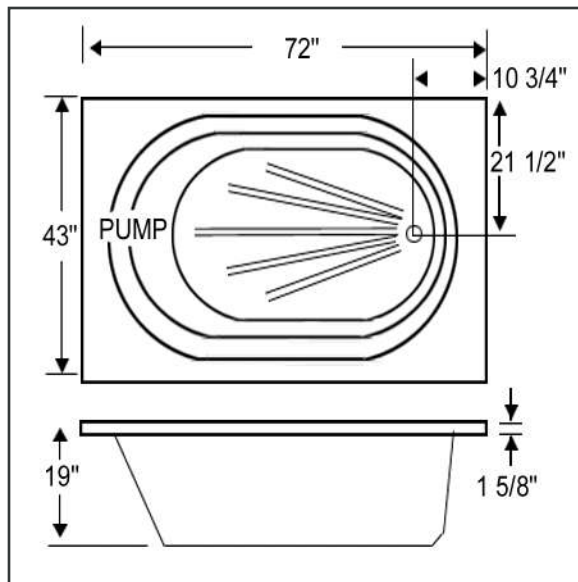

Luxurious Features

Capacity: Maximum: 70 Minimum: 35 (gallons)

Number of Jets: 4 **Pump size:** 3/4 HP

Whirlpool: \$699 **Soak:** \$375

Colors: White or Bone only or you can choose from our custom colors for \$60 extra