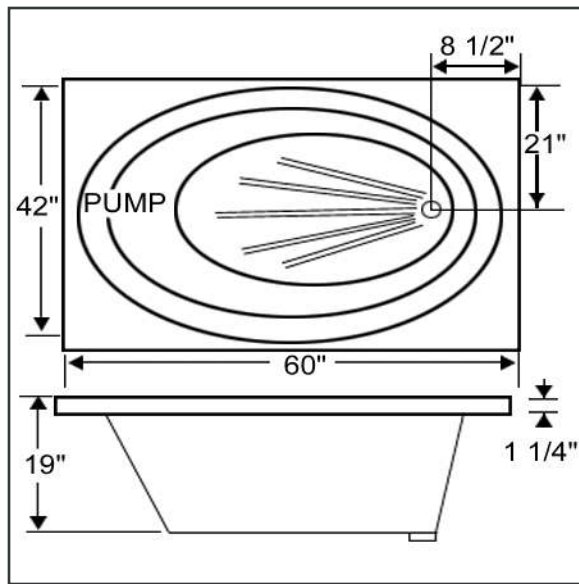

Call Us Toll Free 1-800-868-0254

Gulfstream Whirlpool Baths

JETSTER 42

A simple yet powerful design, the Jetster 42 is slightly wider than the Jetster 36 providing you with that extra luxury you deserve. Like the Jetster 36, this model is an excellent choice for smaller spaces or when remodeling and will add distinction to any bathroom. Available in 20 custom colors, inline heater and specialty trim.

Jetster 42 Features

Capacity: Maximum: 52 Minimum: 30 (gallons)

Number of Jets: 4 **Pump size:** 3/4 HP

Whirlpool: \$675 **Soak:** \$350

Colors: White or Bone only or you can choose from our custom colors for \$60 extra