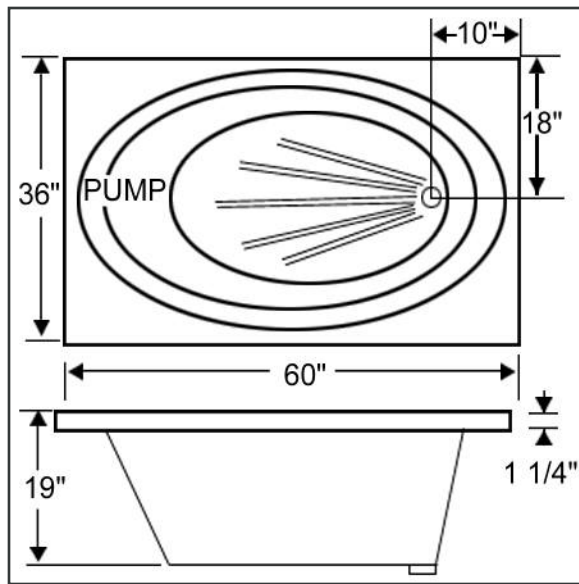

#### *Jetster 36 Features*

**Capacity:** Maximum: 45 Minimum: 25 (gallons)

**Number of Jets:** 4 **Pump size:** 3/4 HP

**Whirlpool:** \$649 **Soak:** \$325

**Colors:** White or Bone only or you can choose from our custom colors for \$60 extra