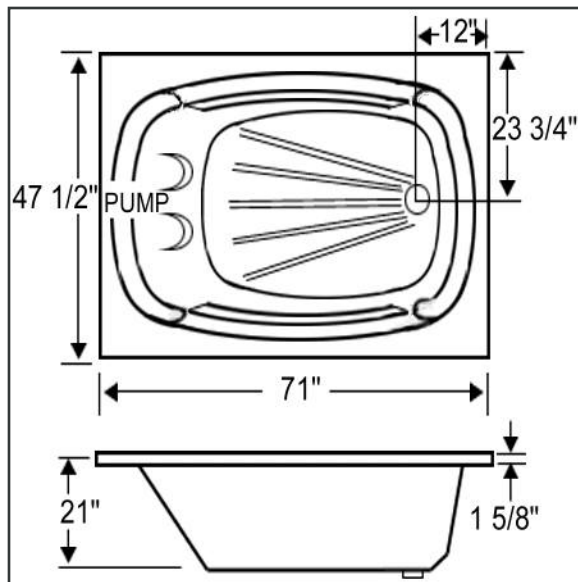

### *Classic II Features*

**Capacity:** Maximum:85 Minimum: 45 (gallons)

**Number of Jets:** 6 **Pump size:** 3/4 HP

**Whirlpool:** \$799 **Soak:** \$425

**Colors:** White or Bone only or you can choose from our custom colors for \$60 extra