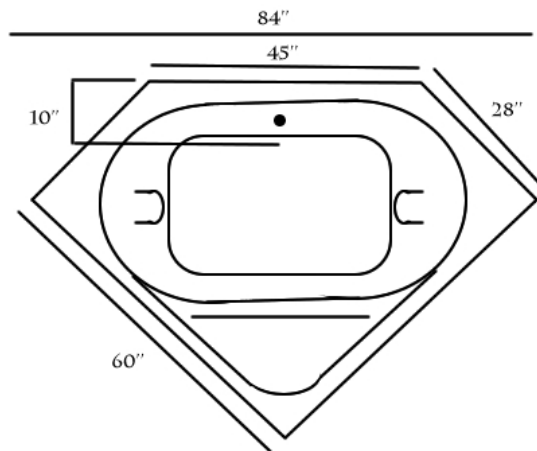

### *Deluxe Corner Features*

**Capacity:** Maximum: 92 Minimum: 50 (gallons)

**Number of Jets:** 6 **Pump size:** 3/4 HP

**Whirlpool:** \$979 **Soak:** \$525

**Colors:** White or Bone only or you can choose from our custom colors for \$60 extra