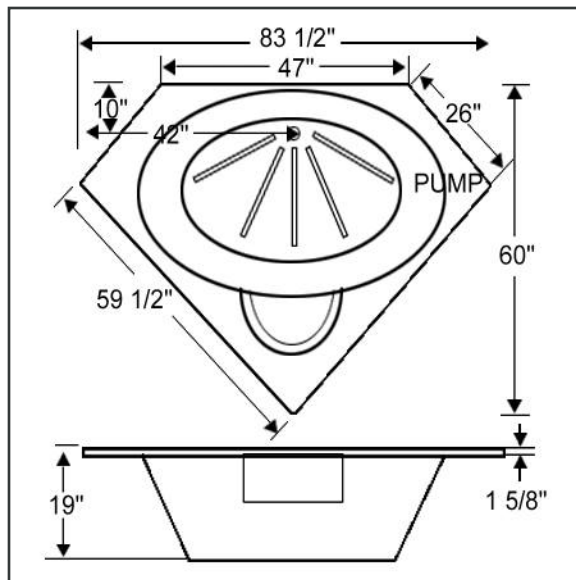

Corner Features

Capacity: Maximum: 65 Minimum: 35 (gallons)

Number of Jets: 4 **Pump size:** 3/4 HP

Whirlpool: \$799 **Soak:** \$450

Colors: White or Bone only or you can choose from our custom colors for \$60 extra