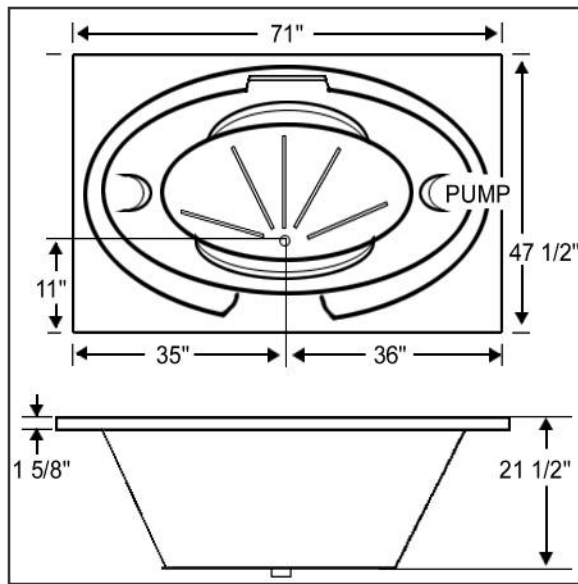

Classic II Features

Capacity: Maximum: 92 Minimum: 50 (gallons)

Number of Jets: 6 **Pump size:** 3/4 HP

Whirlpool: \$849 **Soak:** \$450

Colors: White or Bone only or you can choose from our custom colors for \$60 extra