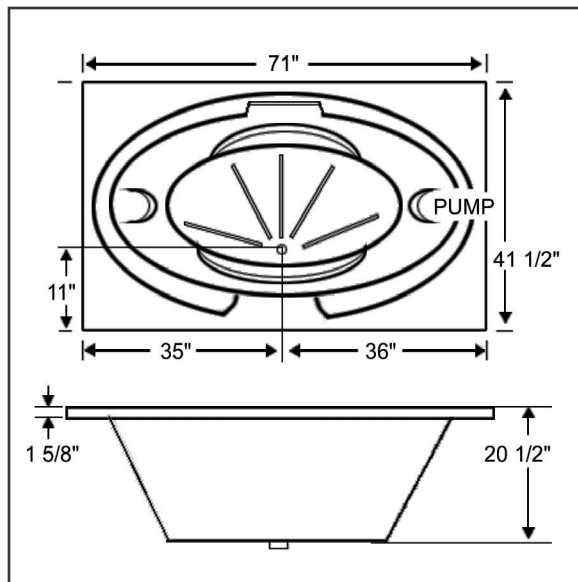

#### *Classic I Features*

**Capacity:** Maximum: 70 Minimum: 40 (gallons)

**Number of Jets:** 6 **Pump size:** 3/4 HP

**Whirlpool:** \$799 **Soak:** \$410

**Colors:** White or Bone only or you can choose from our custom colors for \$60 extra